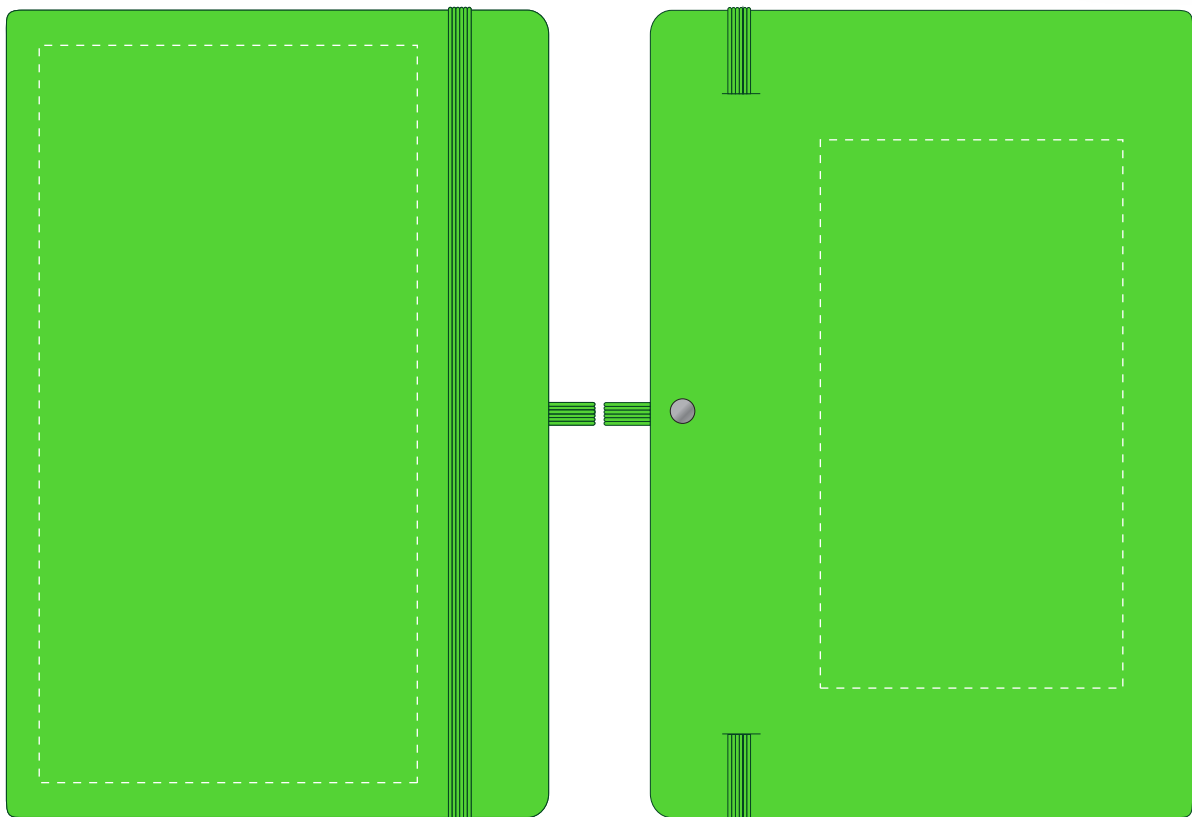

Your Ref:

Quantity:

Product Code: QS3345

Our Ref:

Version: 1

Product Colour: NEON GREEN

**PRINTING CONCERNS:****PRODUCT INFO: DUE TO THE NATURE OF THE PRODUCT THE PRINT POSITION MAY VARY BY 2 - 3 MM**

We stock this item in the following colours

**PANTONE REFERENCE(S)**

Full Colour Printing

 Product Image for visualisation  
 - colours may vary

ARTWORK SCALE 50%

- **CENTRED TO PRINT AREA**
- **CENTRED TO NOTEBOOK**

The dashed line is to demonstrate print area and will not appear on your printed item

To proceed, please approve visual via the online system.

ARTWORK SCALE 100%  
Max print area: 195mm x 100mm

ARTWORK SCALE 100%  
Max print area: 145mm x 80mm